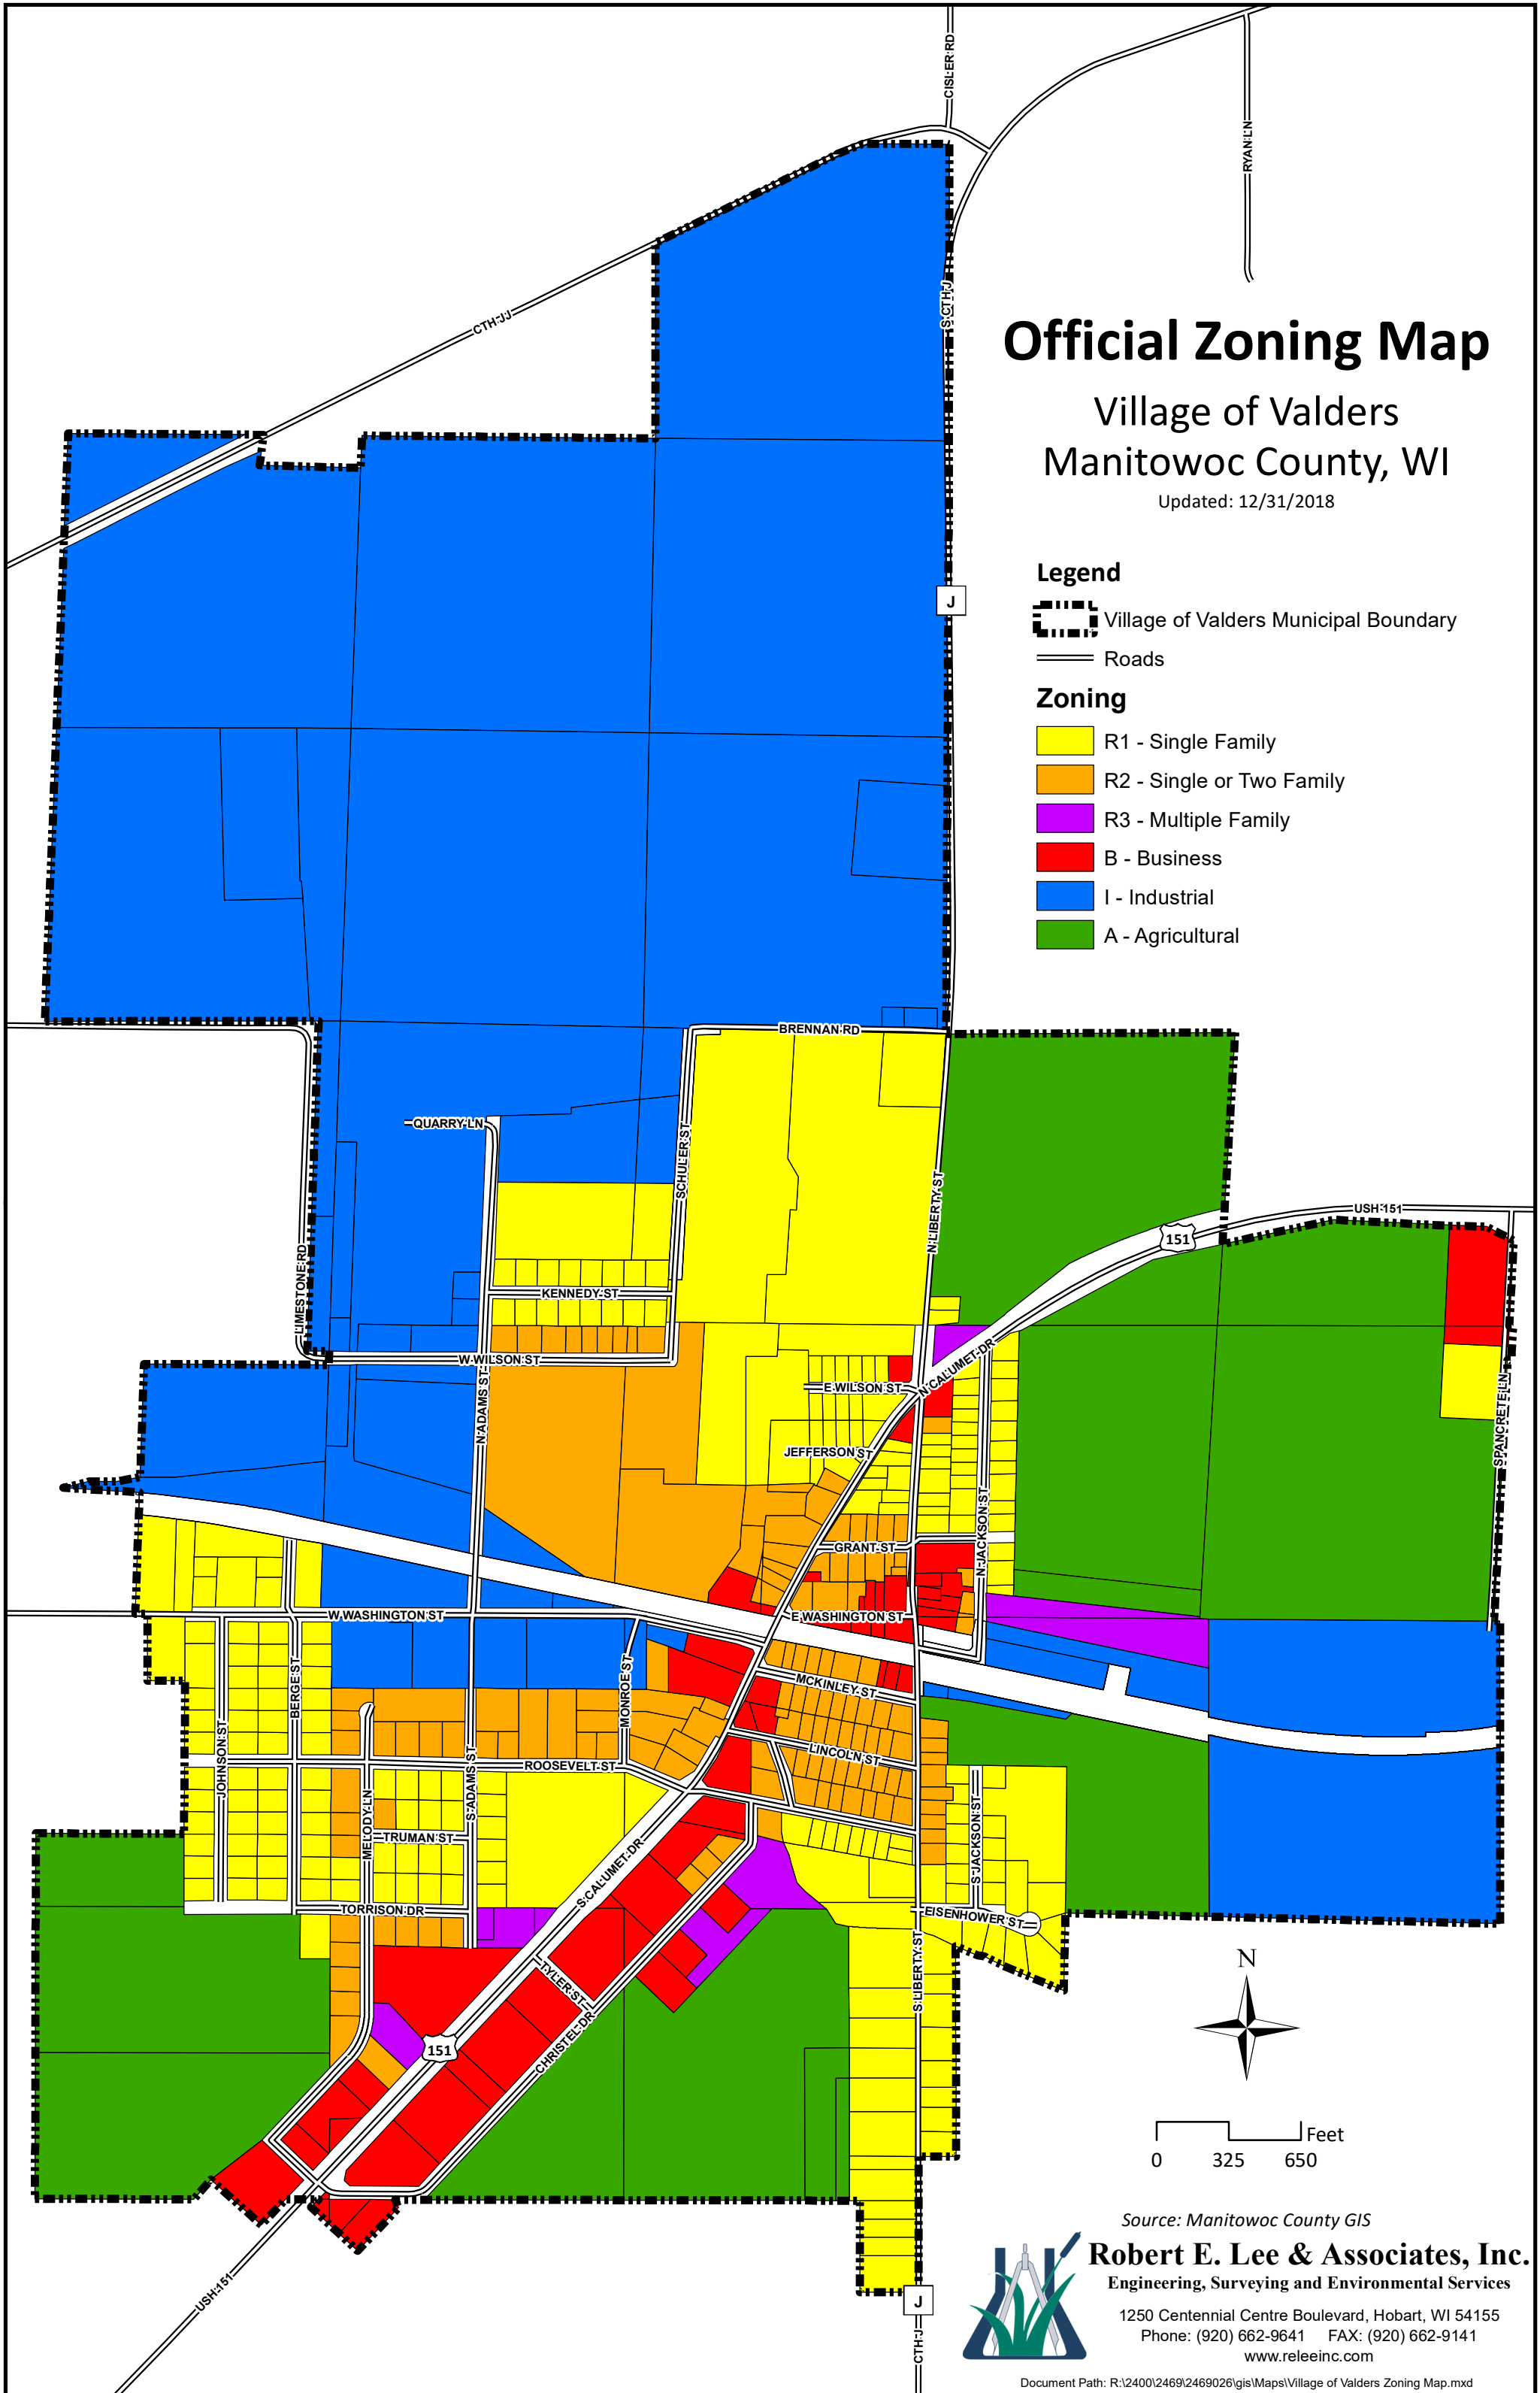

# Official Zoning Map

Village of Valders  
Manitowoc County, WI

Updated: 12/31/2018

## Legend

-  Village of Valders Municipal Boundary
-  Roads

## Zoning

-  R1 - Single Family
-  R2 - Single or Two Family
-  R3 - Multiple Family
-  B - Business
-  I - Industrial
-  A - Agricultural

0 325 650 Feet

Source: Manitowoc County GIS  
**Robert E. Lee & Associates, Inc.**  
Engineering, Surveying and Environmental Services